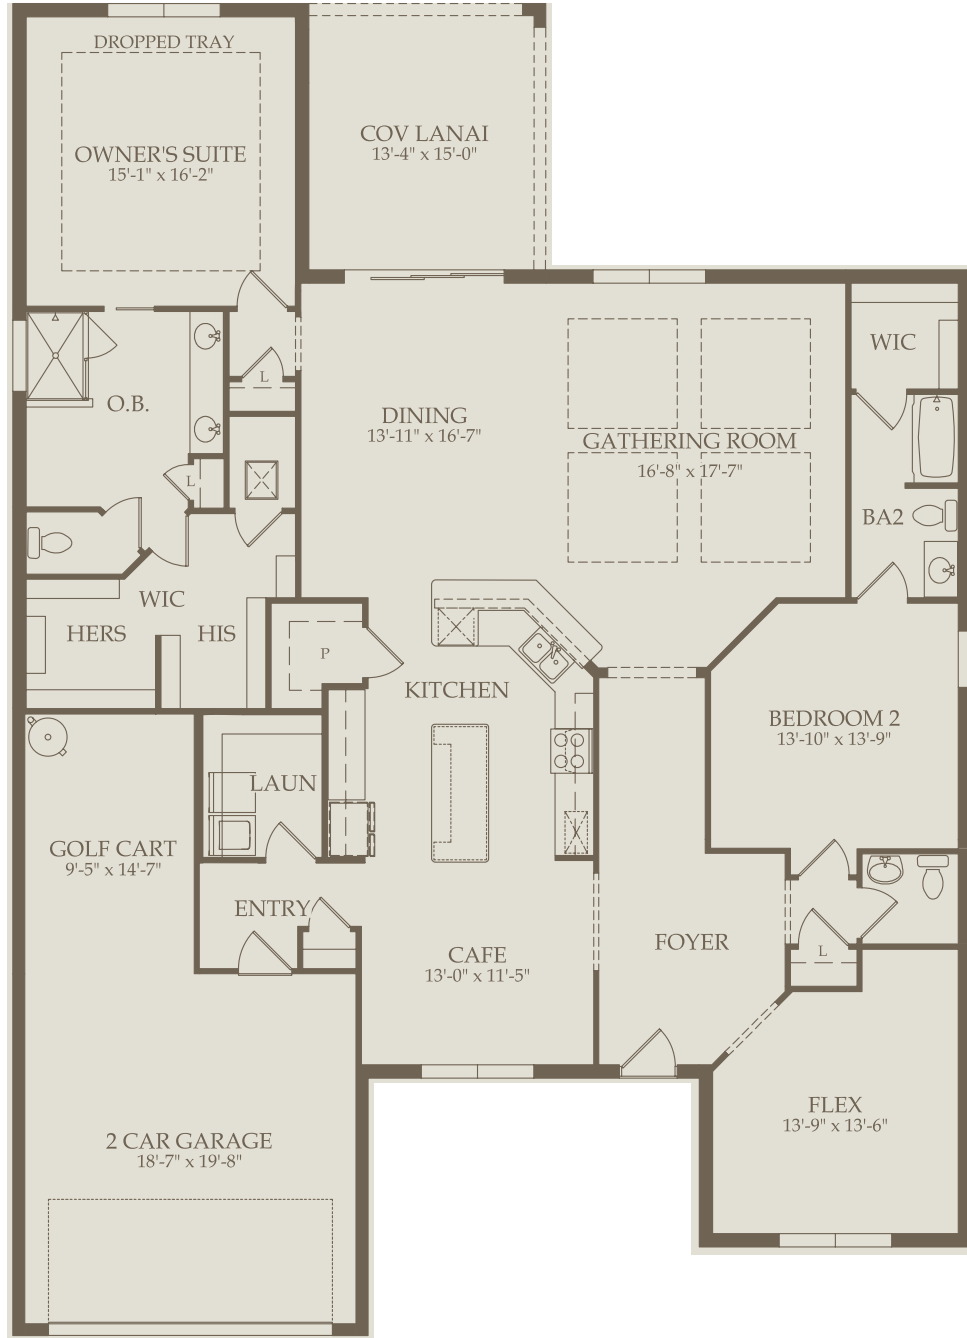

WILDBLUE

19001 Aqua Shore Dr., Fort Myers, FL 33913
(888) 297-5832

Tangerly Oak Floor Plan

2-3 Bedrooms ♦ 2.5-3 Bathrooms ♦ 2-2.5 Car Garage

Floor 1

Options not selected include : 4' Extension at Garage, Shower at Bath 2, Shower at Bath 3, Shower at Bath 5, Covered Lanai Extension, Patio Extension, Sunroom, Outdoor Kitchen Prep. at Covered Lanai, Sliding Pocket at Dining, Drop Zone at Entry, Bedroom 3 w/ Bath 3, Den, Golf Cart Garage, Dropped Tray Ceiling at Den, Bedroom 5 w/ Bath 5, Sink at Golf Cart, Built-In Appliances at Kitchen, Lower D.W. at Kitchen, Cabinets & Sink at Laundry, Pass Thru at Laundry, Shower Seat at Owner's Bath, Tub Upgrade at Owner's Bath, Walk-In Shower at Owner's Bath

For this application, the company does not warrant or assume any legal liability or responsibility for the accuracy, completeness, or usefulness of any information, apparatus, product, or process disclosed. Base floor plan subject to change based on elevation selected.