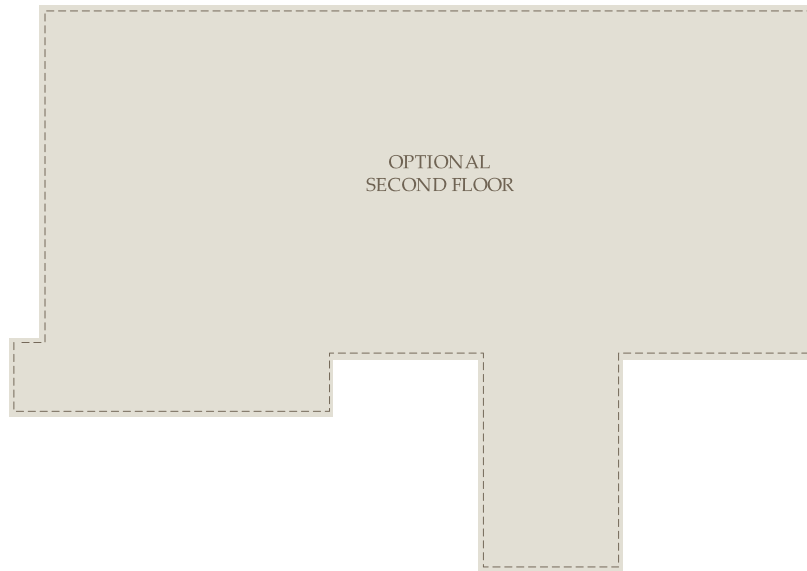

WILDBLUE

19001 Aqua Shore Dr., Fort Myers, FL 33913

(888) 297-5832

Stonewater Floor Plan

3-4 Bedrooms ♦ 3-5 Bathrooms ♦ 3 Car Garage

Opt. 2nd Floor

Options not selected include : 4' Garage Extension, Sink at Garage, Shower at Bath 2, Shower at Bath 3, Pocket Door at Bedroom 2, Dropped Tray Ceiling at Bedroom 3, Pocket Door at Bedroom 3, Door at Cafe, Sliding Door at Cafe, Pool Bath, Outdoor Kitchen Prep at Covered Lanai, Stairs to Loft w/ Bedroom & Bath, Den, Dropped Tray Ceiling at Den, Kitchen w/ Built-In Appliances, Additional Cabinets at Laundry, Optional Cabinets at Laundry, Shower Seat at Owner's Bath, Tub Upgrade at Owner's Bath, Walk-In Shower at Owner's Bath, Door at Owner's Suite, Loft w/ Bedroom & Bath, Wet Bar at Loft

For this application, the company does not warrant or assume any legal liability or responsibility for the accuracy, completeness, or usefulness of any information, apparatus, product, or process disclosed. Base floor plan subject to change based on elevation selected.