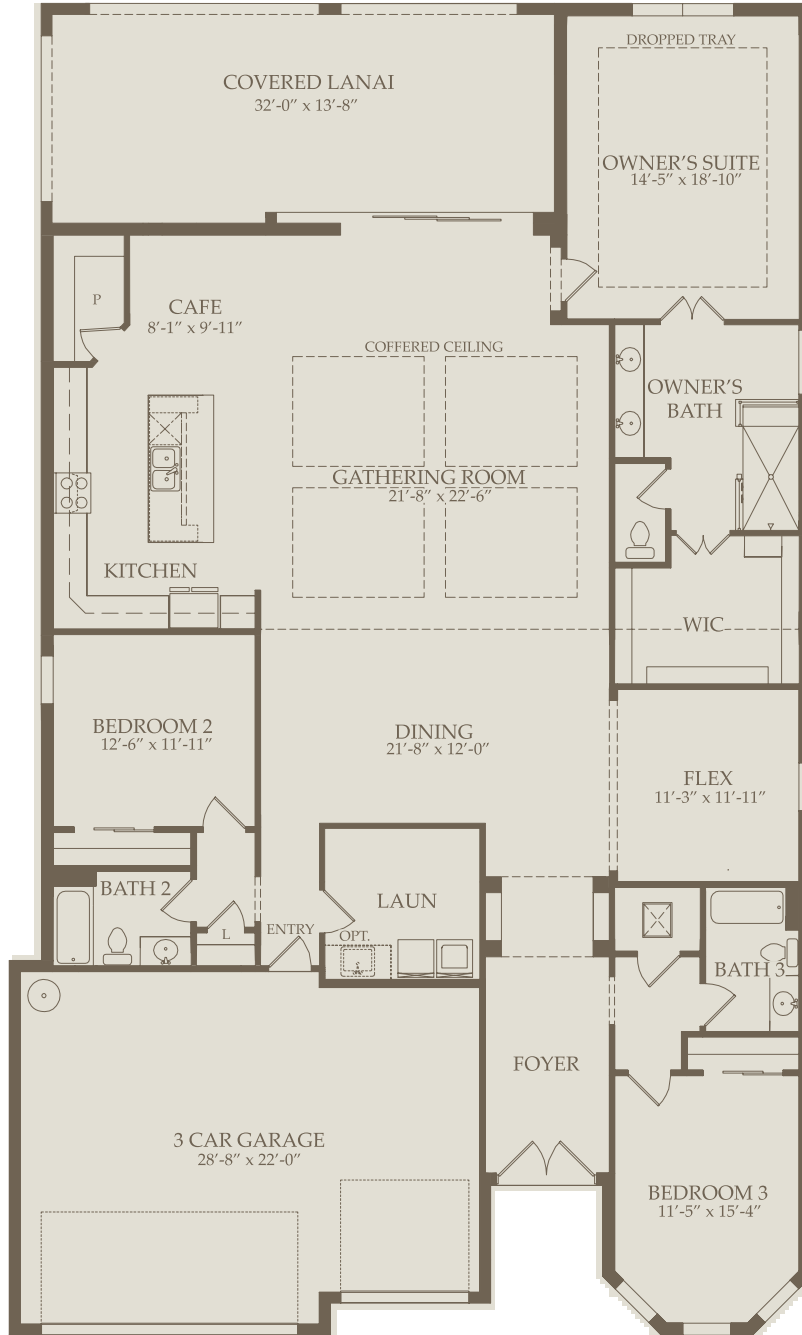

WILDBLUE

19001 Aqua Shore Dr., Fort Myers, FL 33913
(888) 297-5832

Stonewater Floor Plan

3-4 Bedrooms + 3-5 Bathrooms + 3 Car Garage

Floor 1

Options not selected include : 4' Garage Extension, Sink at Garage, Shower at Bath 2, Shower at Bath 3, Pocket Door at Bedroom 2, Dropped Tray Ceiling at Bedroom 3, Pocket Door at Bedroom 3, Door at Cafe, Sliding Door at Cafe, Pool Bath, Outdoor Kitchen Prep at Covered Lanai, Stairs to Loft w/ Bedroom & Bath, Den, Dropped Tray Ceiling at Den, Kitchen w/ Built-In Appliances, Additional Cabinets at Laundry, Optional Cabinets at Laundry, Shower Seat at Owner's Bath, Tub Upgrade at Owner's Bath, Walk-In Shower at Owner's Bath, Door at Owner's Suite, Loft w/ Bedroom & Bath, Wet Bar at Loft

For this application, the company does not warrant or assume any legal liability or responsibility for the accuracy, completeness, or usefulness of any information, apparatus, product, or process disclosed. Base floor plan subject to change based on elevation selected.

WILDBLUE

19001 Aqua Shore Dr., Fort Myers, FL 33913

(888) 297-5832

Stonewater Floor Plan

3-4 Bedrooms ♦ 3-5 Bathrooms ♦ 3 Car Garage

Opt. 2nd Floor

Options not selected include : 4' Garage Extension, Sink at Garage, Shower at Bath 2, Shower at Bath 3, Pocket Door at Bedroom 2, Dropped Tray Ceiling at Bedroom 3, Pocket Door at Bedroom 3, Door at Cafe, Sliding Door at Cafe, Pool Bath, Outdoor Kitchen Prep at Covered Lanai, Stairs to Loft w/ Bedroom & Bath, Den, Dropped Tray Ceiling at Den, Kitchen w/ Built-In Appliances, Additional Cabinets at Laundry, Optional Cabinets at Laundry, Shower Seat at Owner's Bath, Tub Upgrade at Owner's Bath, Walk-In Shower at Owner's Bath, Door at Owner's Suite, Loft w/ Bedroom & Bath, Wet Bar at Loft