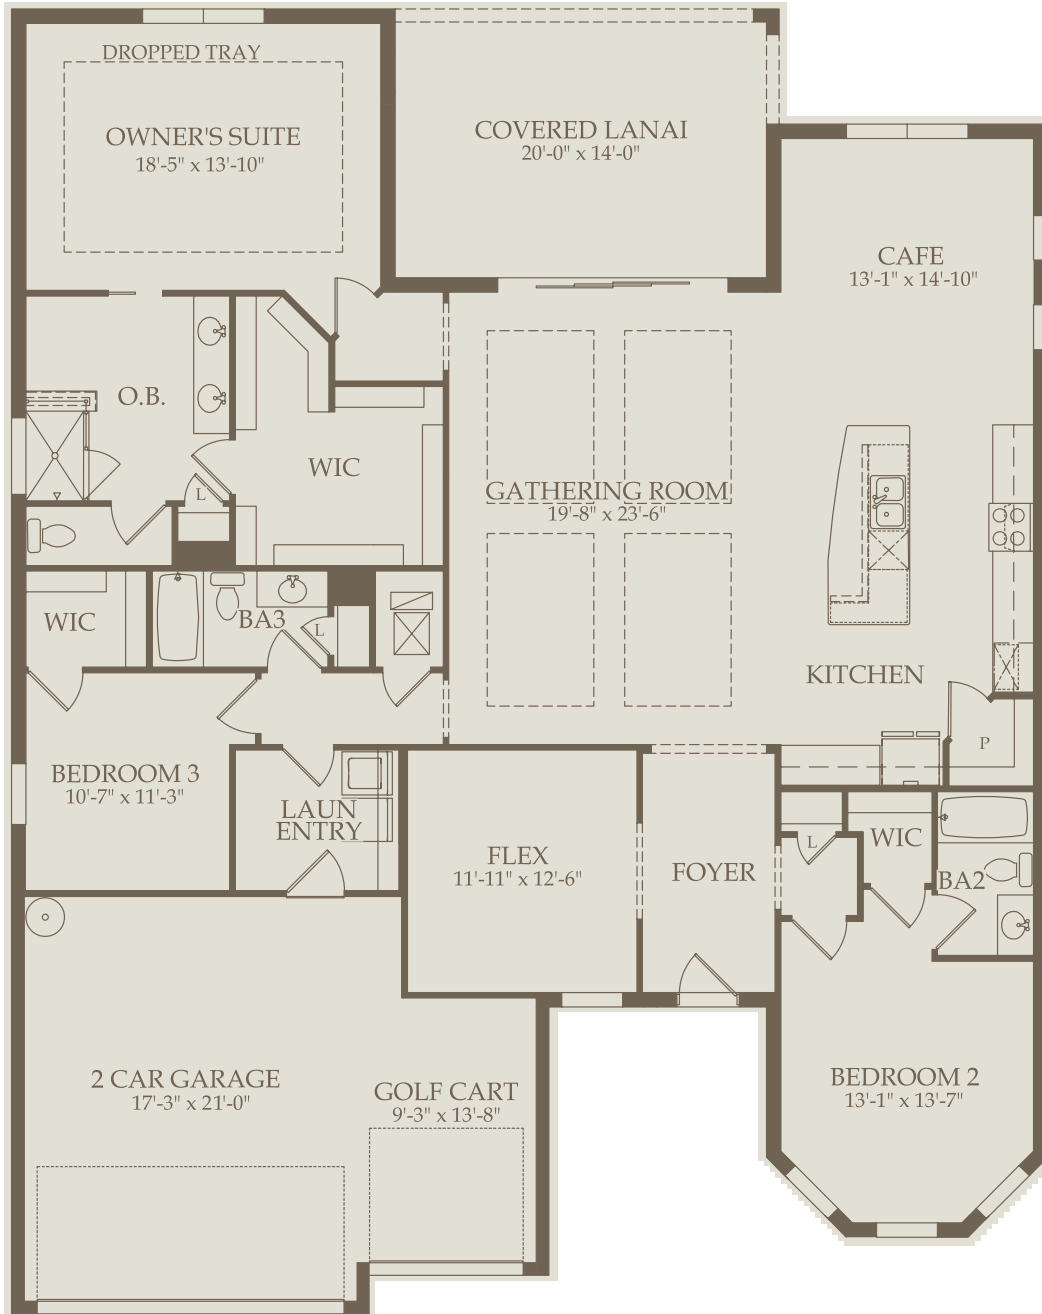

## Pinnacle Floor Plan

3-4 Bedrooms + 3-4 Bathrooms + 3.5 Car Garage

### Floor 1

Options not selected include : 4' Extension at Garage, Sink at Garage, Shower at Bath 2, Shower at Bath 3, Dropped Tray Ceiling at Bedroom 2, Patio Extension, Outdoor Kitchen Prep. at Covered Lanai, Den, Dropped Tray Ceiling at Den, Double Front Doors at Foyer, Entry Door w/ Sidelites at Foyer, Pocket Sliding at Gathering Room, Sliding Glass Door Zero Corner at Gathering Room, Stairs to Floor 2, Built-In Appliances at Kitchen, Entertainment Package at Kitchen, Large Island at Kitchen, Cabinets & Sink at Laundry/Entry, Shower Seat at Owner's Bath, Tub Upgrade at Owner's Bath, Walk-In Shower at Owner's Bath, Rear Entry Door at Owner's Suite, Loft w/ Bedroom & Bath

For this application, the company does not warrant or assume any legal liability or responsibility for the accuracy, completeness, or usefulness of any information, apparatus, product, or process disclosed. Base floor plan subject to change based on elevation selected.