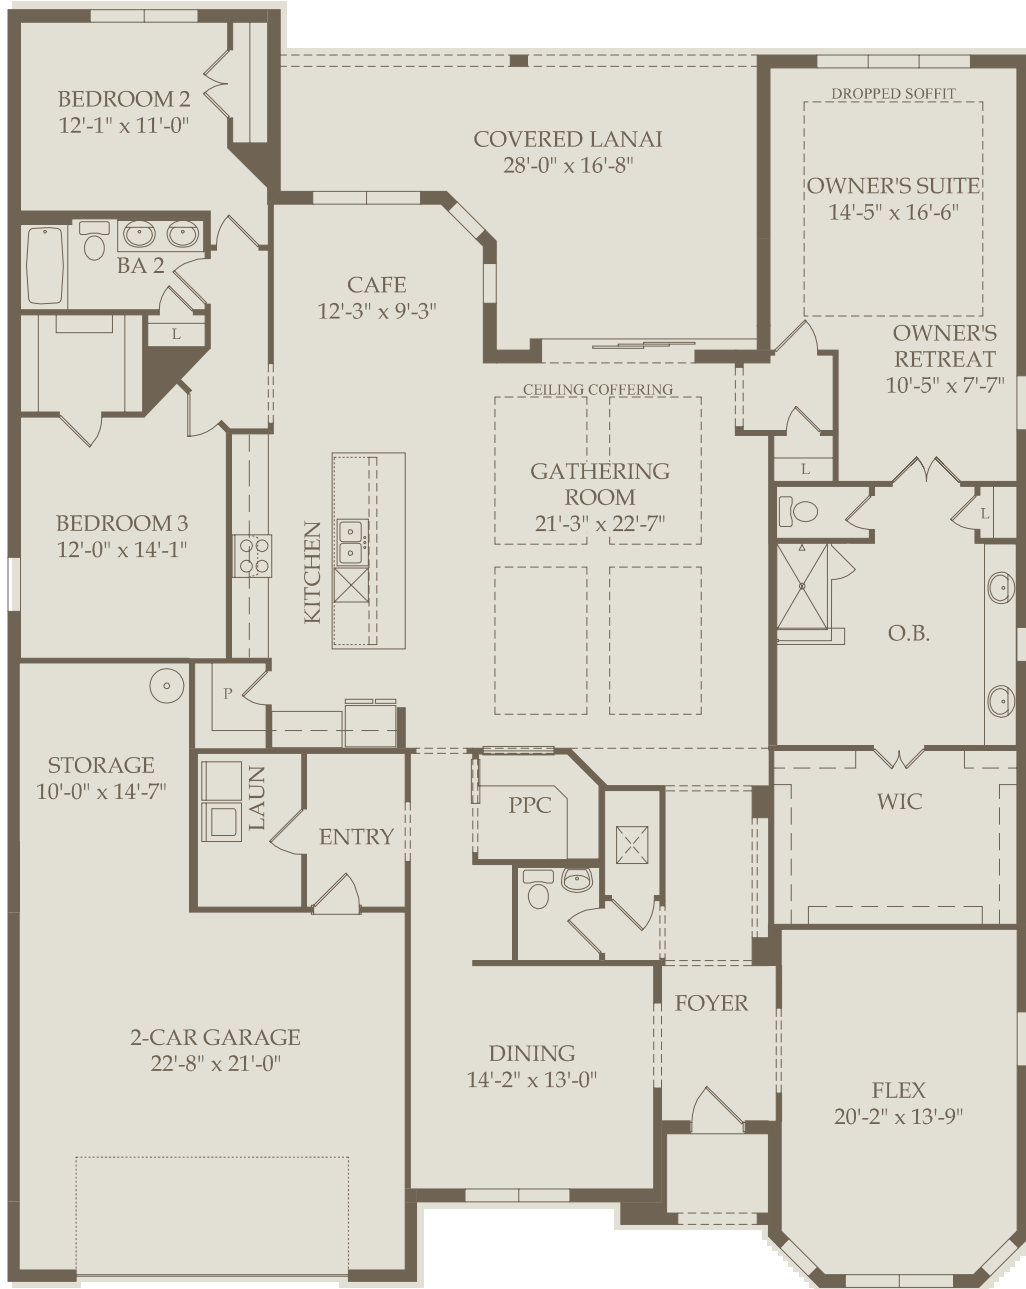

WILDBLUE

19001 Aqua Shore Dr., Fort Myers, FL 33913
(888) 297-5832

Camelot Floor Plan

3-5 Bedrooms ♦ 2.5-5.5 Bathrooms ♦ 2 Car Garage

Floor 1

Options not selected include : 4' Garage Extension, Sink at Garage, Shower at Bath 2, Shower at Bath 3, Covered Lanai Extension, Patio Extension, Pool Bath, Cabinets at Pool Bath, Interior Door & Knee Wall at Pool Bath, Outdoor Kitchen Prep, Den in Lieu of Dining Room, Dropped Soffit at Den in Lieu of Dining Room, Drop Zone 1 at Entry, Drop Zone 2 at Entry, Bedroom 4, Den, Dropped Soffit at Den, Enlarged Door at Gathering Room, Built-In Appliances at Kitchen, Cabinets & Sink at Laundry, Shower Seat at Owner's Bath, Tub Upgrade at Owner's Bath, Walk-In Shower at Owner's Bath, Wet Bar at Owner's Retreat, Door at Owner's Suite, Closet Storage, Stairs to Loft, Cabinets at Pulte Planning Center, Entertainment Package, Service Door, Island at Walk-In Closet, Shower at Bath 4, Loft w/Bed & Bath

For this application, the company does not warrant or assume any legal liability or responsibility for the accuracy, completeness, or usefulness of any information, apparatus, product, or process disclosed. Base floor plan subject to change based on elevation selected.