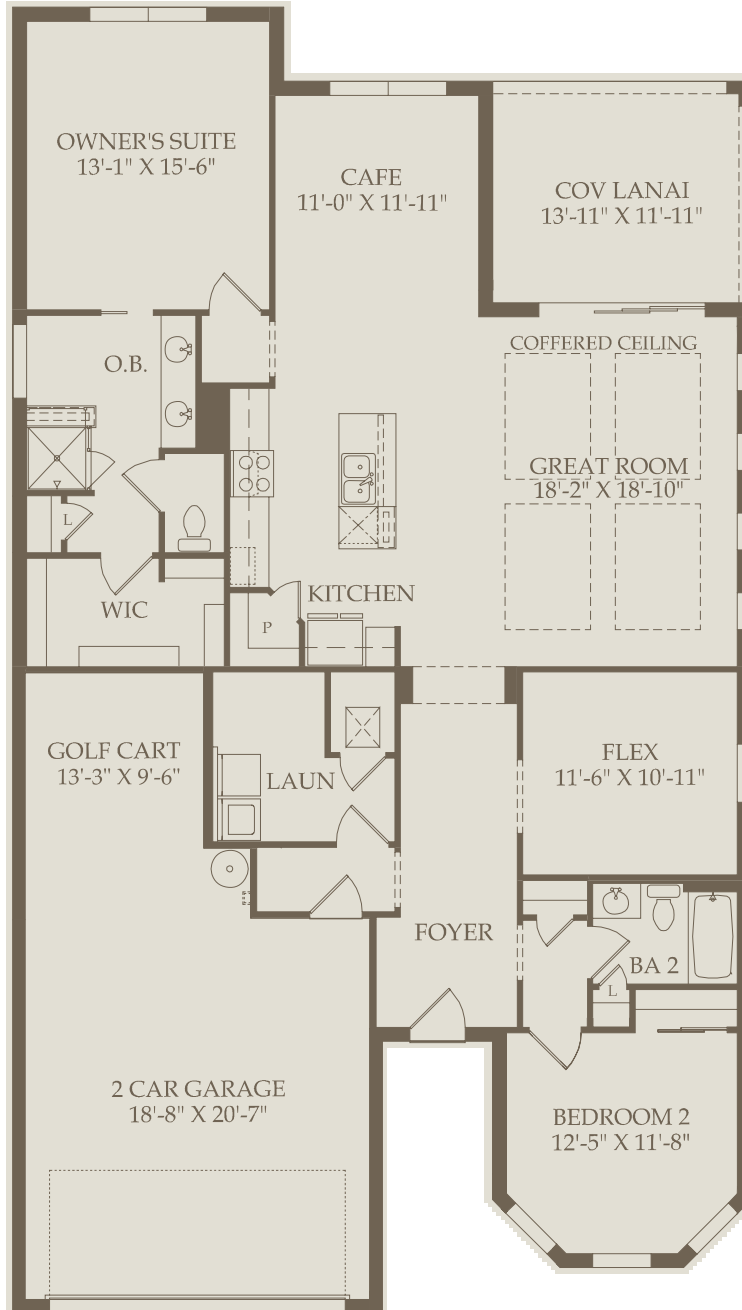

WILDBLUE

19001 Aqua Shore Dr., Fort Myers, FL 33913  
(888) 297-5832

Summerwood Floor Plan

2-5 Bedrooms + 2-3 Bathrooms + 2-2.5 Car Garage

Floor 1

Options not selected include : 4' Garage Extension, Sink at Garage, Shower at Bath 2, Covered Lanai Extension, Patio Extension, Sunroom w/Pocket Slider Door, Outdoor Kitchen Prep at Covered Lanai, Sliding Door at Covered Lanai, Zero Corner Sliding Glass Door, Drop Zone at Entry, Bedroom 3, Den, Dropped Tray Ceiling at Den, 2nd Floor Stairs, Bedroom 4, Extended Great Room, Enlarged Island at Kitchen, Kitchen w/Built-In Appliances, Lower Dishwasher at Kitchen, Cabinets & Sink at Laundry, Shower Seat at Owner's Bath, Tub Upgrade at Owner's Bath, Walk-In Shower at Owner's Bath, Dropped Tray Ceiling at Owner's Suite, Extended Walk-In Closet, Loft w/Bedroom & Bath

For this application, the company does not warrant or assume any legal liability or responsibility for the accuracy, completeness, or usefulness of any information, apparatus, product, or process disclosed. Base floor plan subject to change based on elevation selected.